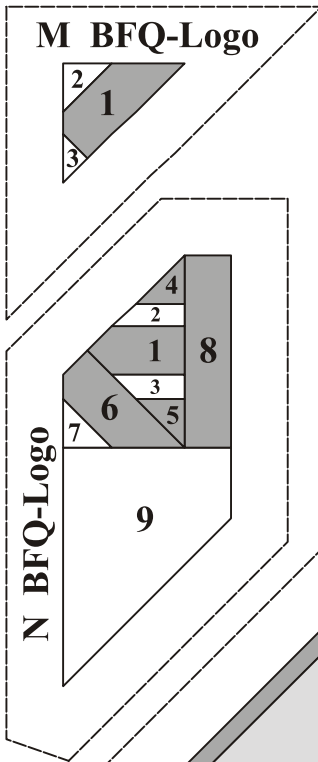

Black Forest Quilters Logo

Size 10" x 10" (25 x 25 cm)

© 2011 Ula Lenz

K BFQ-Logo

D BFQ-Logo

E BFQ-Logo

F BFQ-Logo

G BFQ-Logo