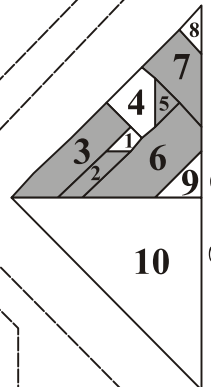

Black Forest Quilters Logo

Size 10" x 10" (25 x 25 cm)

© 2011 Ula Lenz

K BFQ-Logo

D BFQ-Logo

E BFQ-Logo

F BFQ-Logo

G BFQ-Logo