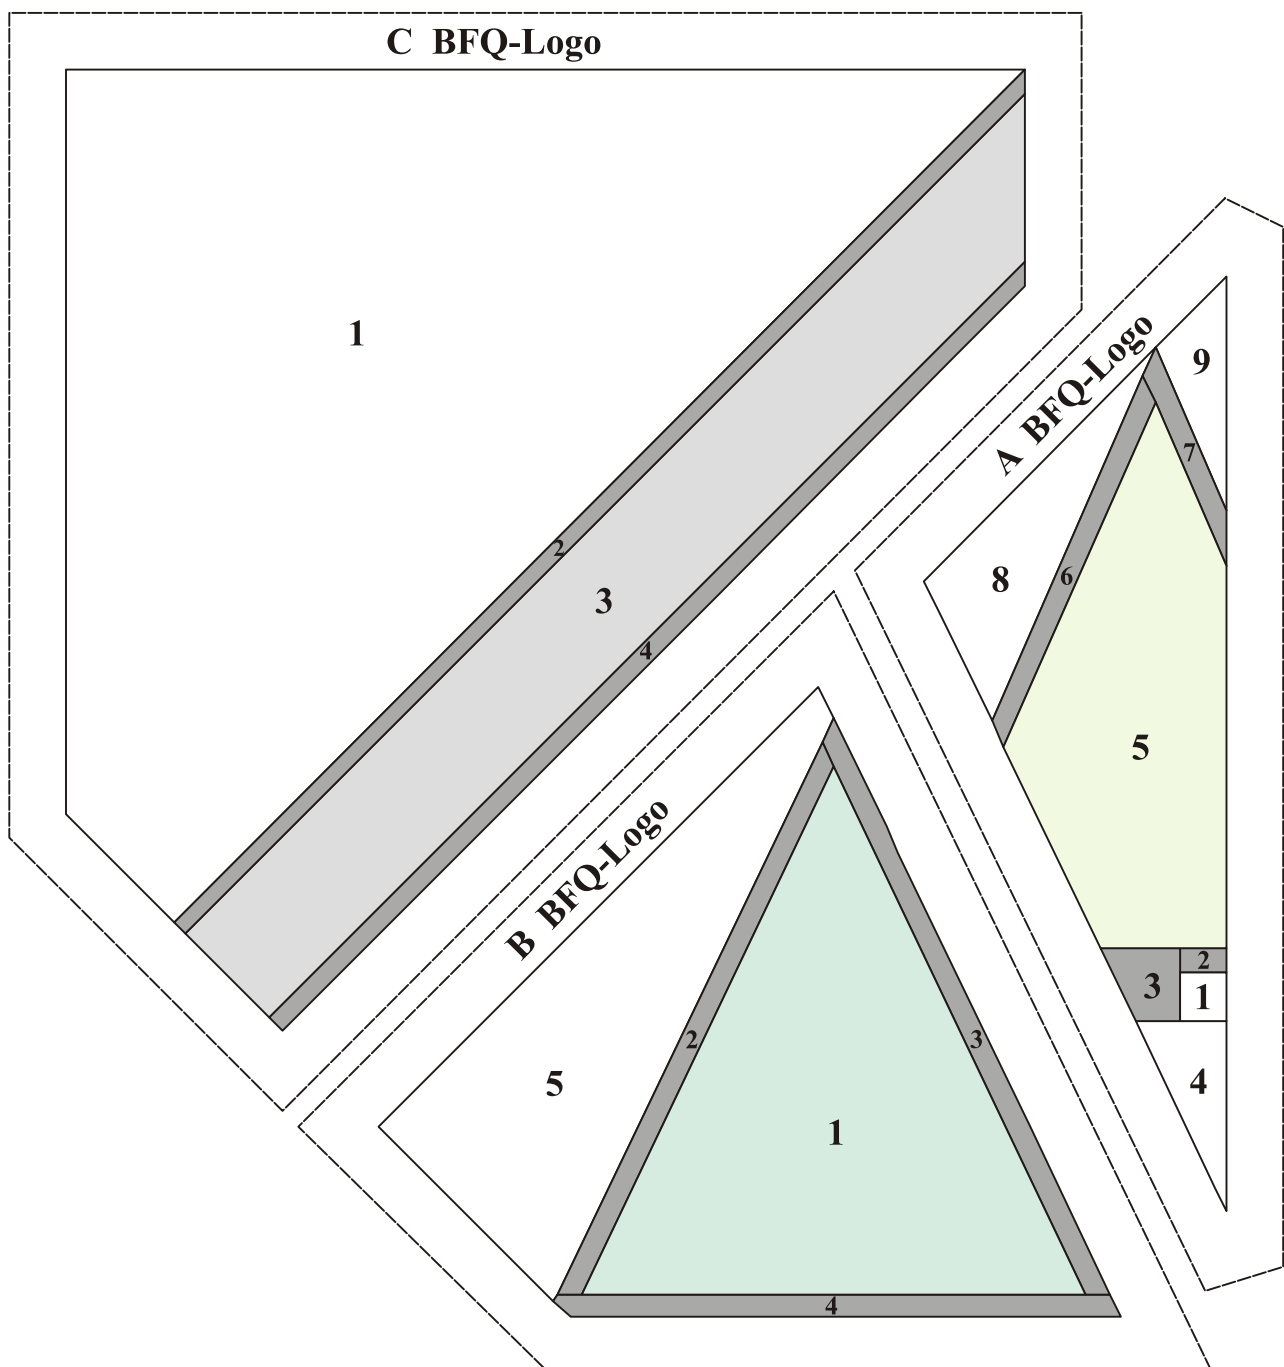

Black Forest Quilters Logo

Size 10" x 10" (25 x 25 cm)

© 2011 Ula Lenz

K BFQ-Logo

D BFQ-Logo

E BFQ-Logo

F BFQ-Logo

G BFQ-Logo