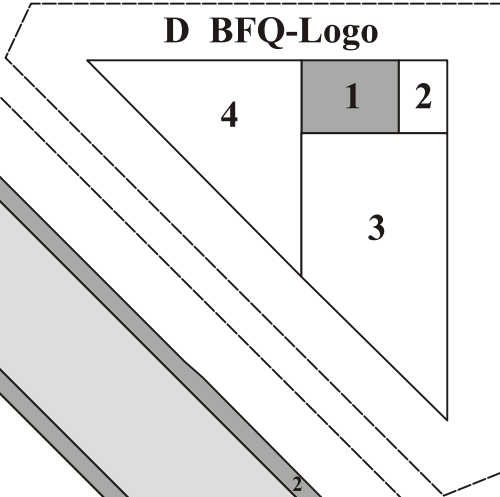

Black Forest Quilters Logo

Size 10" x 10" (25 x 25 cm)

© 2011 Ula Lenz

K BFQ-Logo

D BFQ-Logo

E BFQ-Logo

F BFQ-Logo

G BFQ-Logo