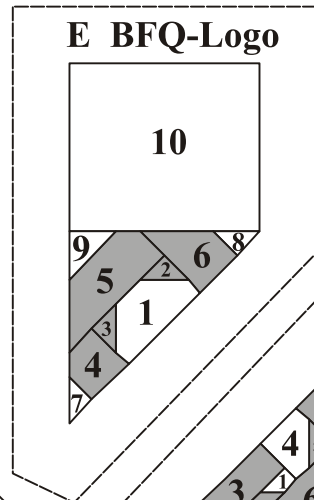

Black Forest Quilters Logo

Size 10" x 10" (25 x 25 cm)

© 2011 Ula Lenz

K BFQ-Logo

D BFQ-Logo

E BFQ-Logo

F BFQ-Logo

G BFQ-Logo