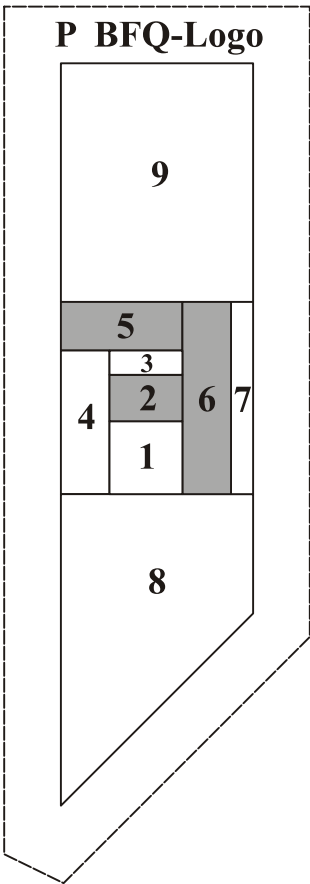

Black Forest Quilters Logo

Size 10" x 10" (25 x 25 cm)

© 2011 Ula Lenz

K BFQ-Logo

D BFQ-Logo

E BFQ-Logo

F BFQ-Logo

G BFQ-Logo