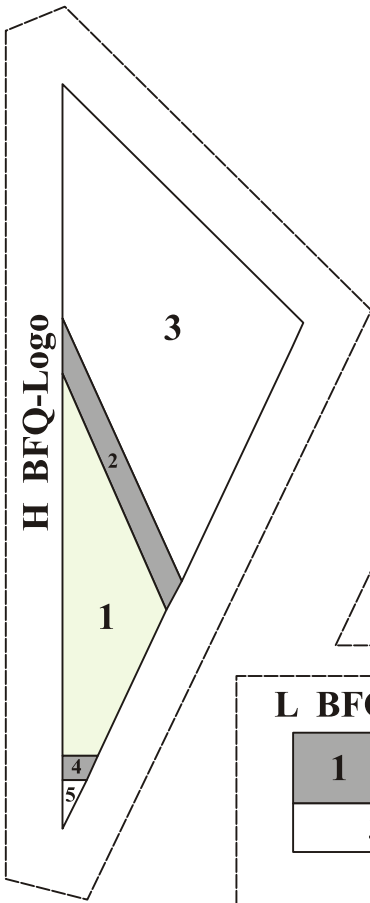

Black Forest Quilters Logo

Size 10" x 10" (25 x 25 cm)

© 2011 Ula Lenz

K BFQ-Logo

D BFQ-Logo

E BFQ-Logo

F BFQ-Logo

G BFQ-Logo