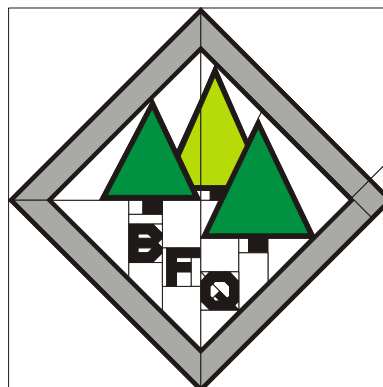

Black Forest Quilters Logo

Size 10" x 10" (25 x 25 cm)

© 2011 Ula Lenz

K BFQ-Logo

D BFQ-Logo

E BFQ-Logo

F BFQ-Logo

G BFQ-Logo