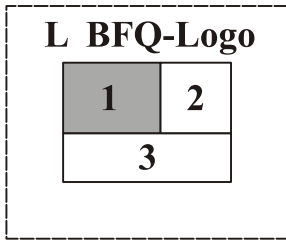

Black Forest Quilters Logo

Size 10" x 10" (25 x 25 cm)

© 2011 Ula Lenz

K BFQ-Logo

D BFQ-Logo

E BFQ-Logo

F BFQ-Logo

G BFQ-Logo