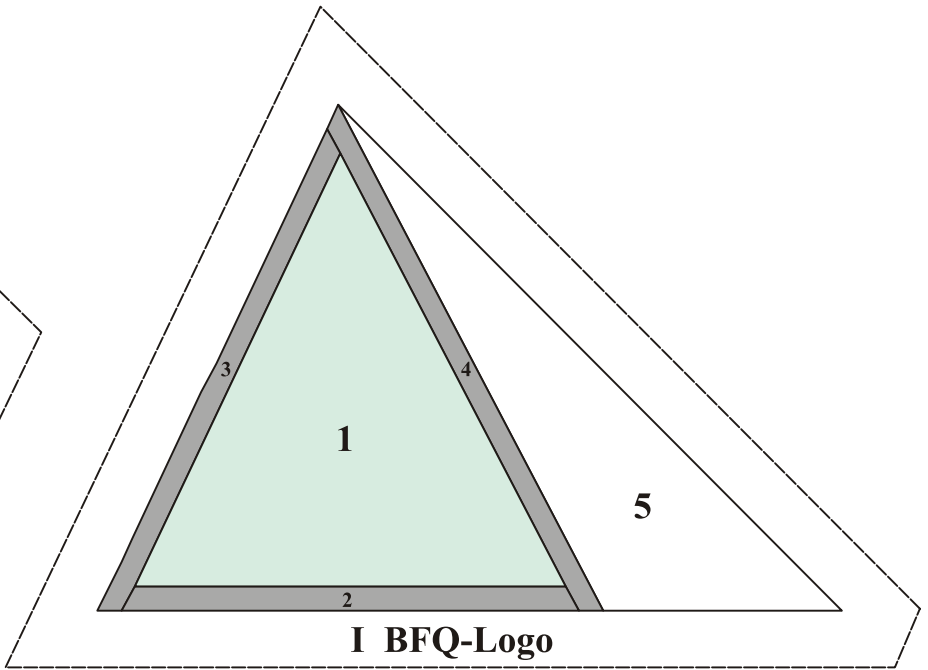

Black Forest Quilters Logo

Size 10" x 10" (25 x 25 cm)

© 2011 Ula Lenz

K BFQ-Logo

D BFQ-Logo

E BFQ-Logo

F BFQ-Logo

G BFQ-Logo