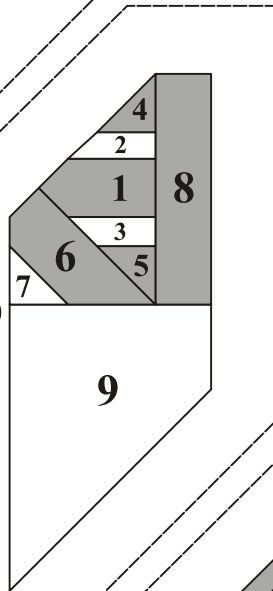

Black Forest Quilters Logo

Size 12" x 12" (30 x 30 cm)

© 2011 Ula Lenz

C BFQ-Logo

D BFQ-Logo

E BFQ-Logo

F BFQ-Logo

G BFQ-Logo

K BFQ-Logo

H BFQ-Logo

I BFQ-Logo

L BFQ-Logo

O BFQ-Logo

P BFQ-Logo

M BFQ-Logo

N BFQ-Logo