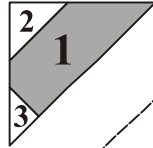

Black Forest Quilters Logo

Size 12" x 12" (30 x 30 cm)

© 2011 Ula Lenz

C BFQ-Logo

D BFQ-Logo

E BFQ-Logo

F BFQ-Logo

G BFQ-Logo

K BFQ-Logo

H BFQ-Logo

I BFQ-Logo

L BFQ-Logo

O BFQ-Logo

P BFQ-Logo

M BFQ-Logo

N BFQ-Logo