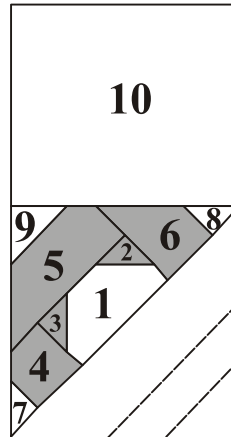

Black Forest Quilters Logo

Size 12" x 12" (30 x 30 cm)

© 2011 Ula Lenz

C BFQ-Logo

D BFQ-Logo

E BFQ-Logo

F BFQ-Logo

G BFQ-Logo