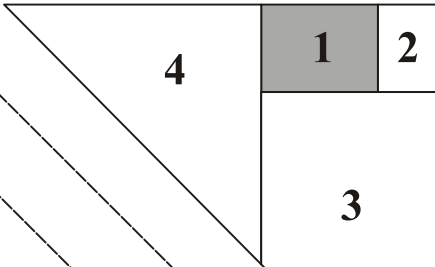

Black Forest Quilters Logo

Size 12" x 12" (30 x 30 cm)

© 2011 Ula Lenz

C BFQ-Logo

D BFQ-Logo

E BFQ-Logo

F BFQ-Logo

G BFQ-Logo