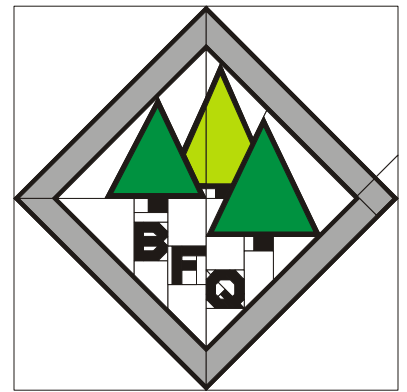

Black Forest Quilters Logo

Size 12" x 12" (30 x 30 cm)

© 2011 Ula Lenz

C BFQ-Logo

D BFQ-Logo

E BFQ-Logo

F BFQ-Logo

G BFQ-Logo

K BFQ-Logo

H BFQ-Logo

I BFQ-Logo

L BFQ-Logo

O BFQ-Logo

P BFQ-Logo

M BFQ-Logo

N BFQ-Logo