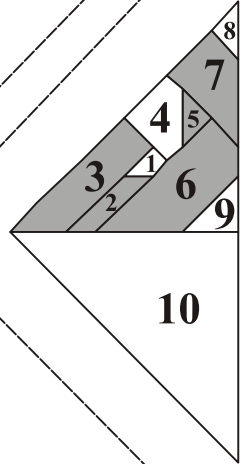

Black Forest Quilters Logo

Size 12" x 12" (30 x 30 cm)

© 2011 Ula Lenz

C BFQ-Logo

D BFQ-Logo

E BFQ-Logo

F BFQ-Logo

G BFQ-Logo